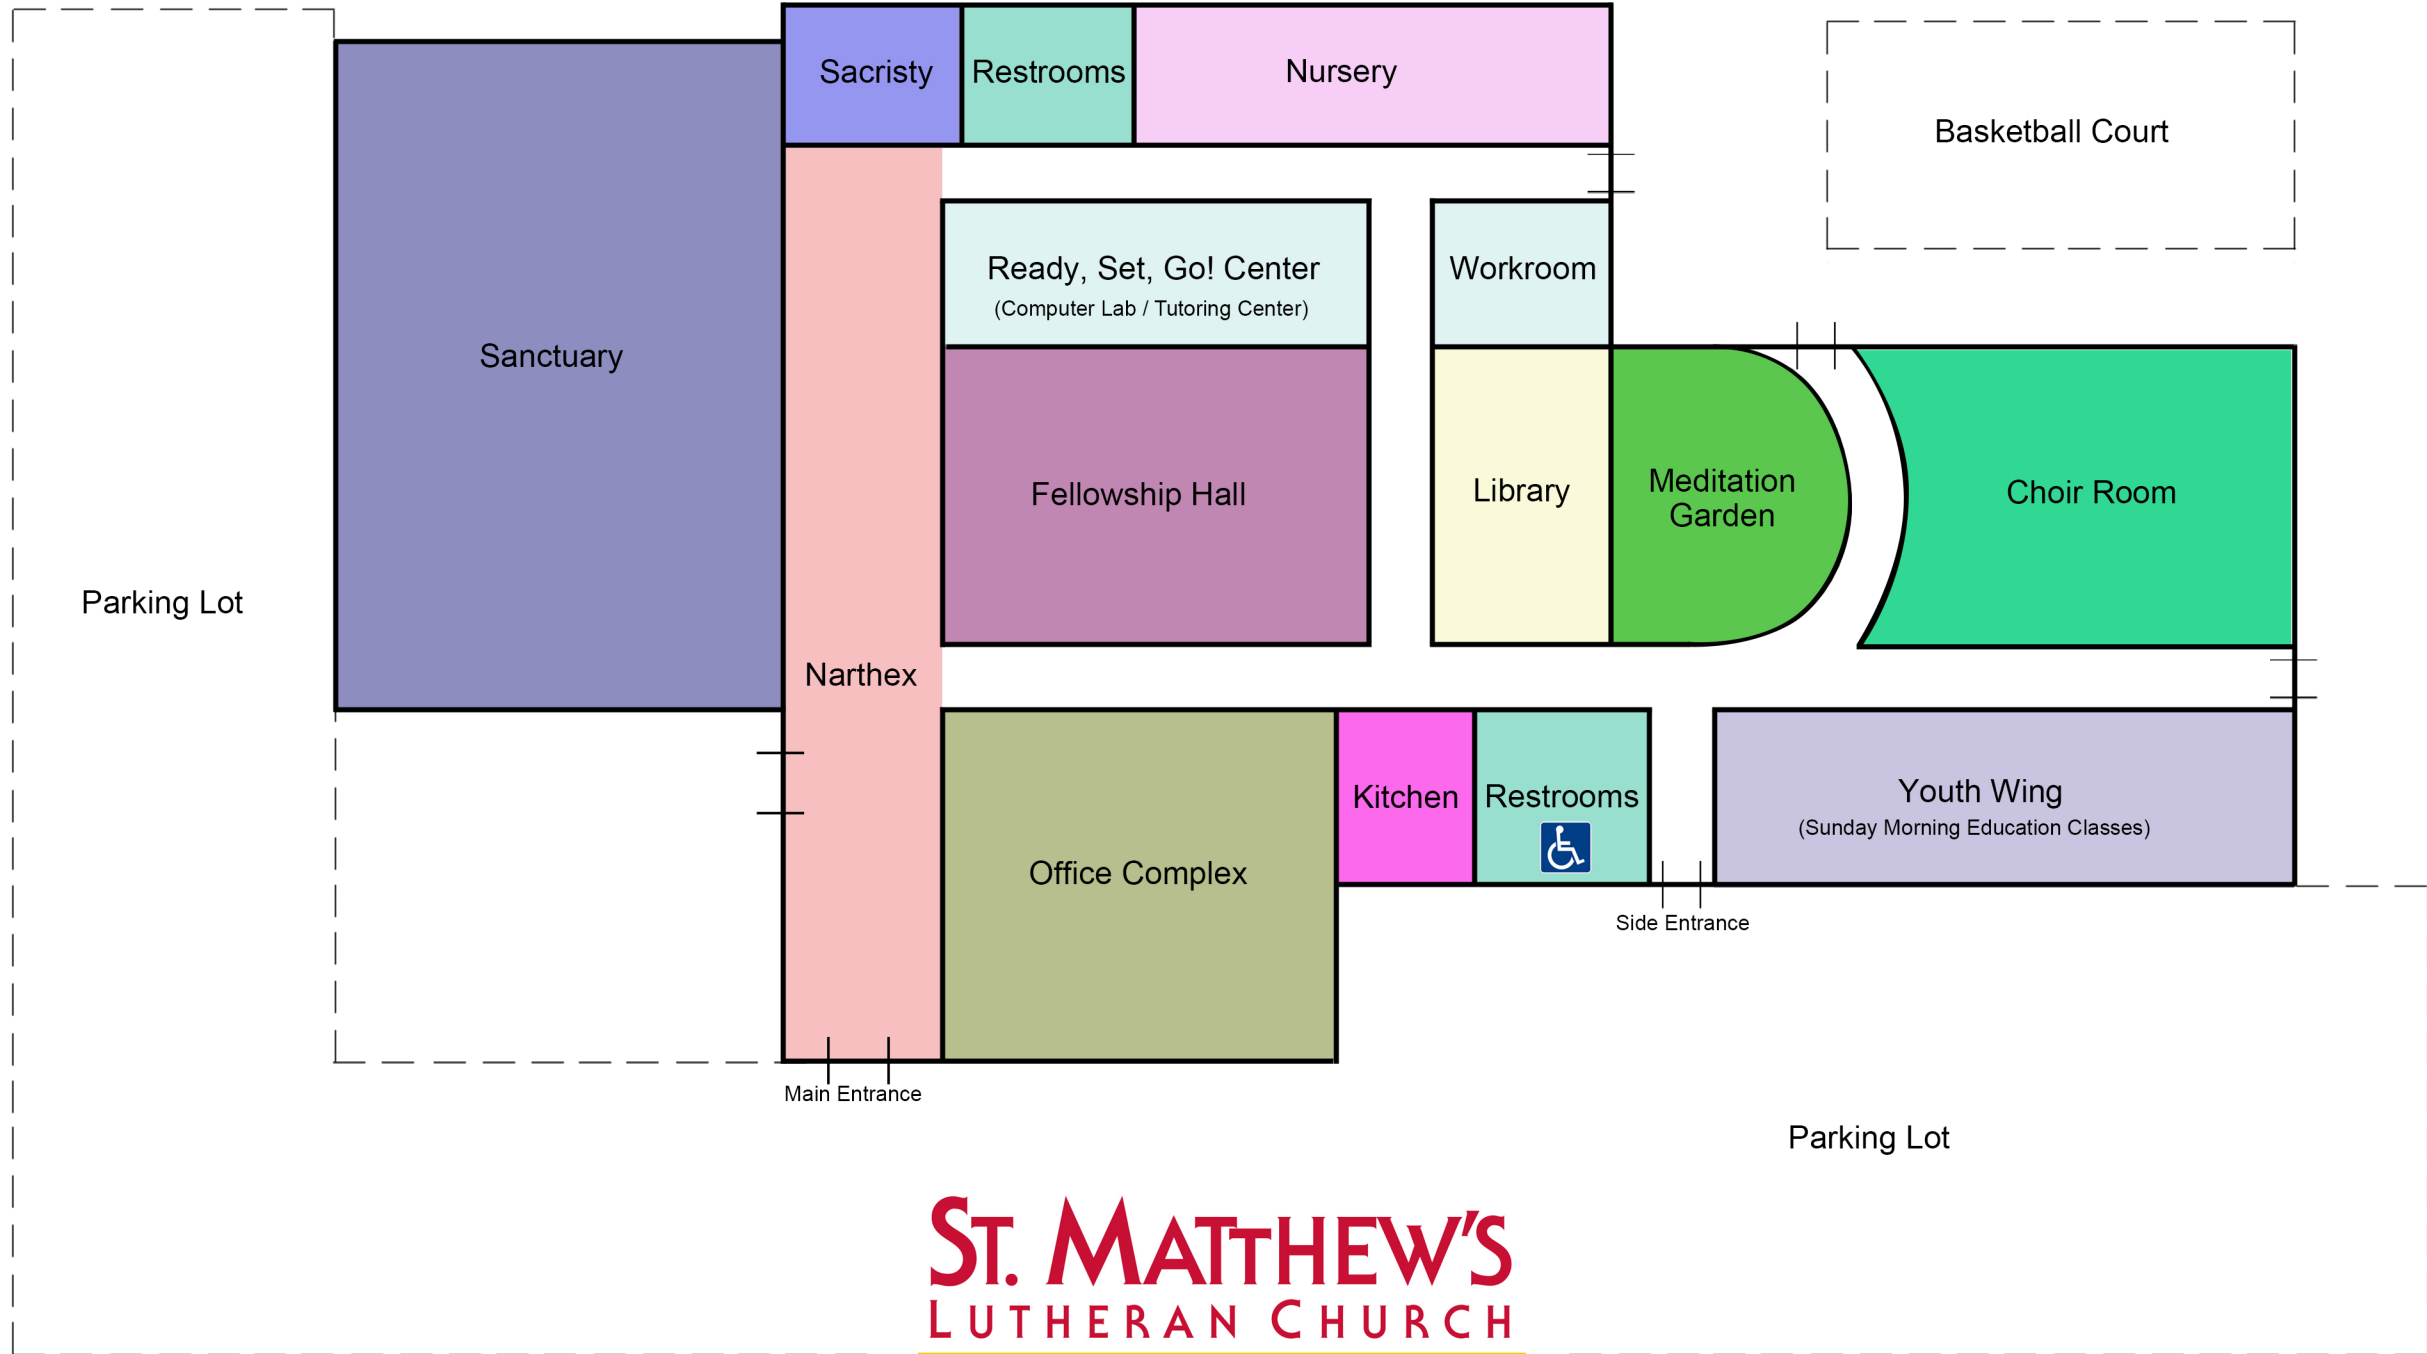

Granbury Rd

Wedgwood Dr

W
e
i
c
h
A
v
e

ST. MATTHEW'S
LUTHERAN CHURCH
 Proclaiming the Love of God for All People